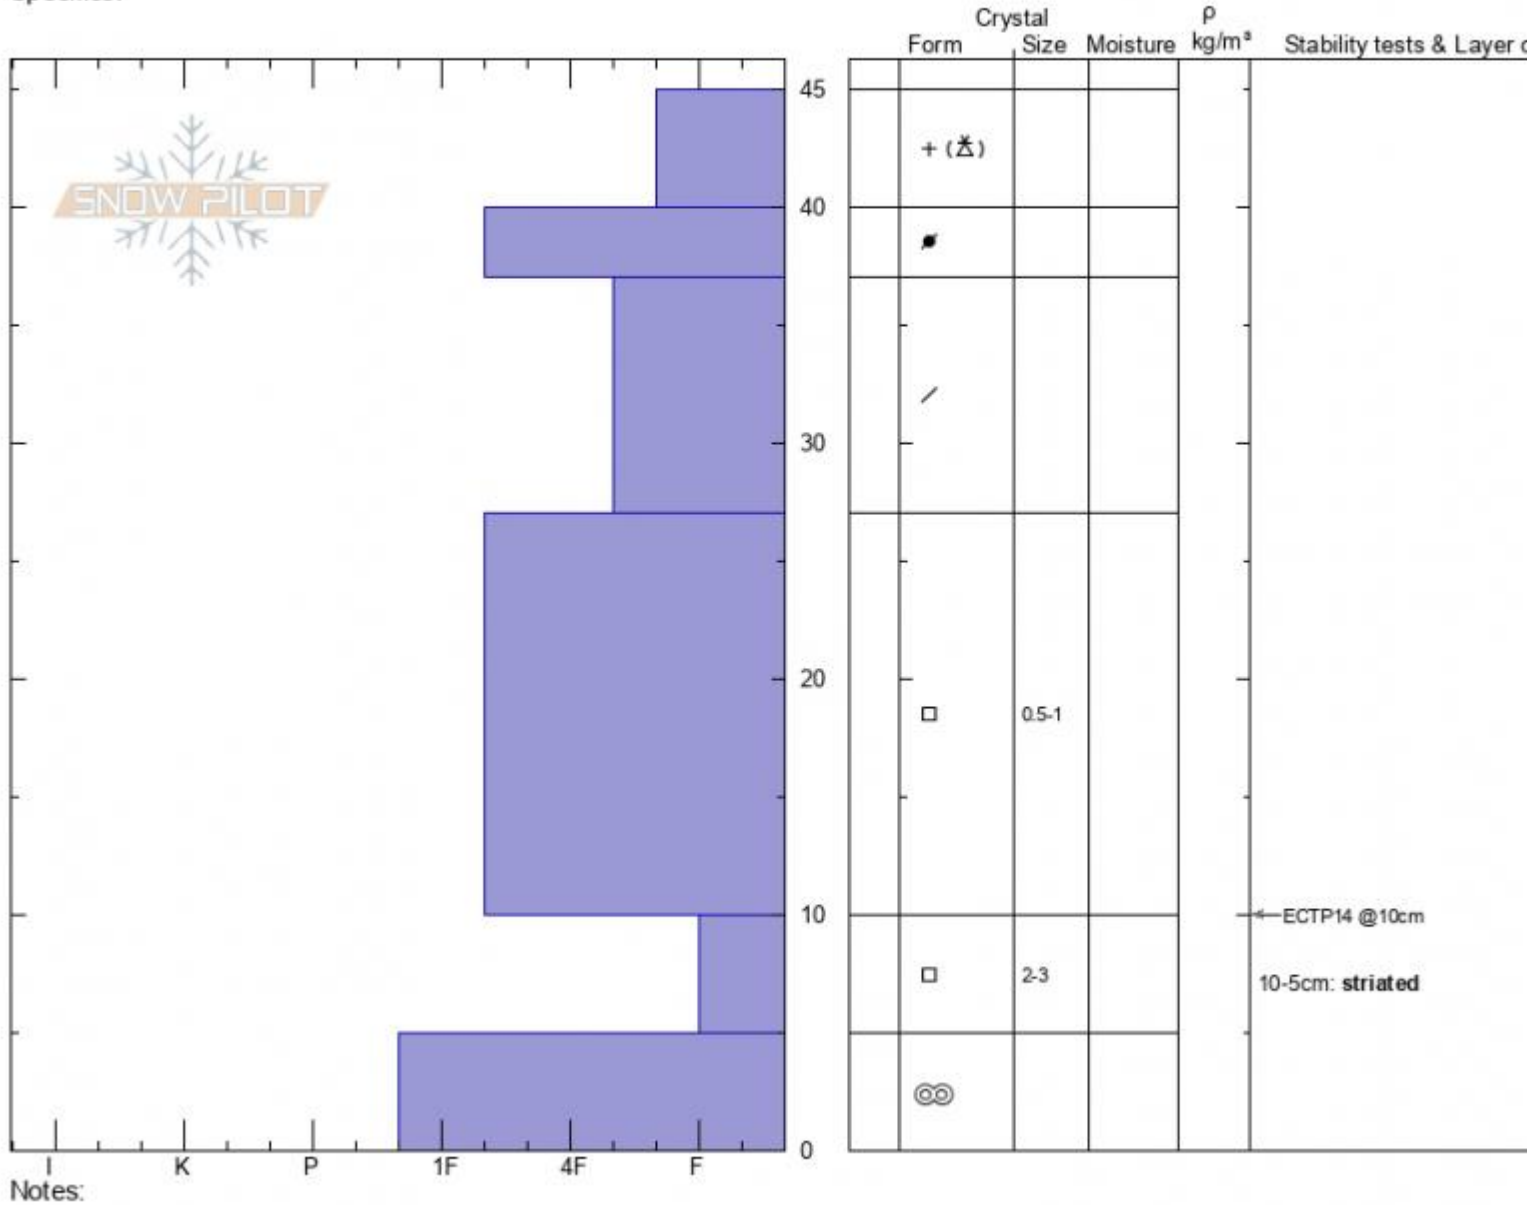

Woody Ridge/Hayden Profile - 19 Nov

WoodyRidge Hayden side
Absaroka Range
MT
 Elevation: **9805 ft**
 Aspect: **70°**
 Specifics:

Alex Marienthal
 11/19/2021 - 12:20pm
 Co-ord: **44.98646N, -109.91843W**
 Slope Angle: **25°**
 Wind Loading: **previous**

Stability: **Poor**
 Air Temperature:
 Sky Cover: **OVC**
 Precipitation: **S-1**
 Wind: **W Moderate**

HS: **45** Layer Notes:
 10-5cm: **striated**
 10-5cm: **Problematic layer**

Advisory Region
 Cooke City
 Longitude
 -109.92W
 Latitude
 44.97N
 Cooke City, 2021-11-20