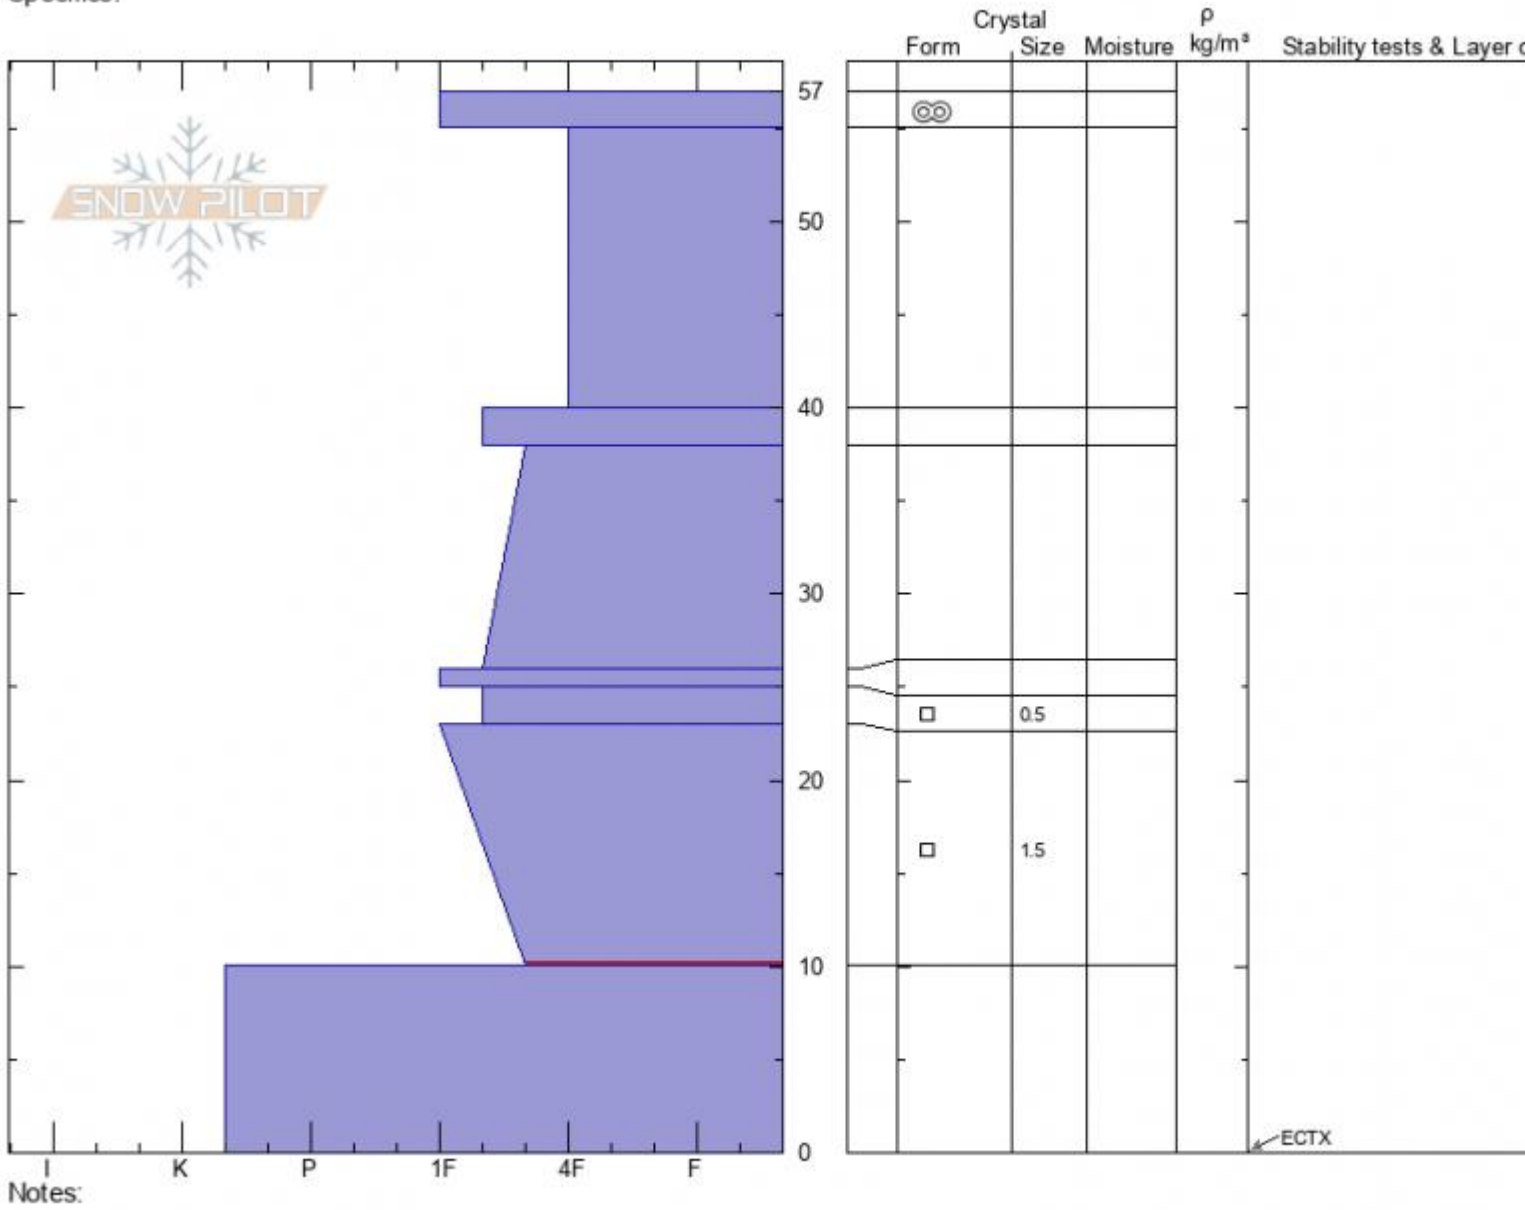

Mt Republic Profile - 3 Dec

Mt Republic, NE 9300'
Absaroka Range
MT
 Elevation: **9305 ft**
 Aspect: **73°**
 Specifics:

Beau Fredlund
12/03/2021 - 11:00am
 Co-ord: **45.00477N, -109.94405E**
 Slope Angle: **22°**
 Wind Loading:

Stability:
 Air Temperature:
 Sky Cover: **BKN**
 Precipitation:
 Wind:

HS:57 Layer Notes:
 23-10cm: **Problematic layer**

Advisory Region
 Cooke City
 Longitude
 -109.96W
 Latitude
 45.00N
 Cooke City, 2021-12-03