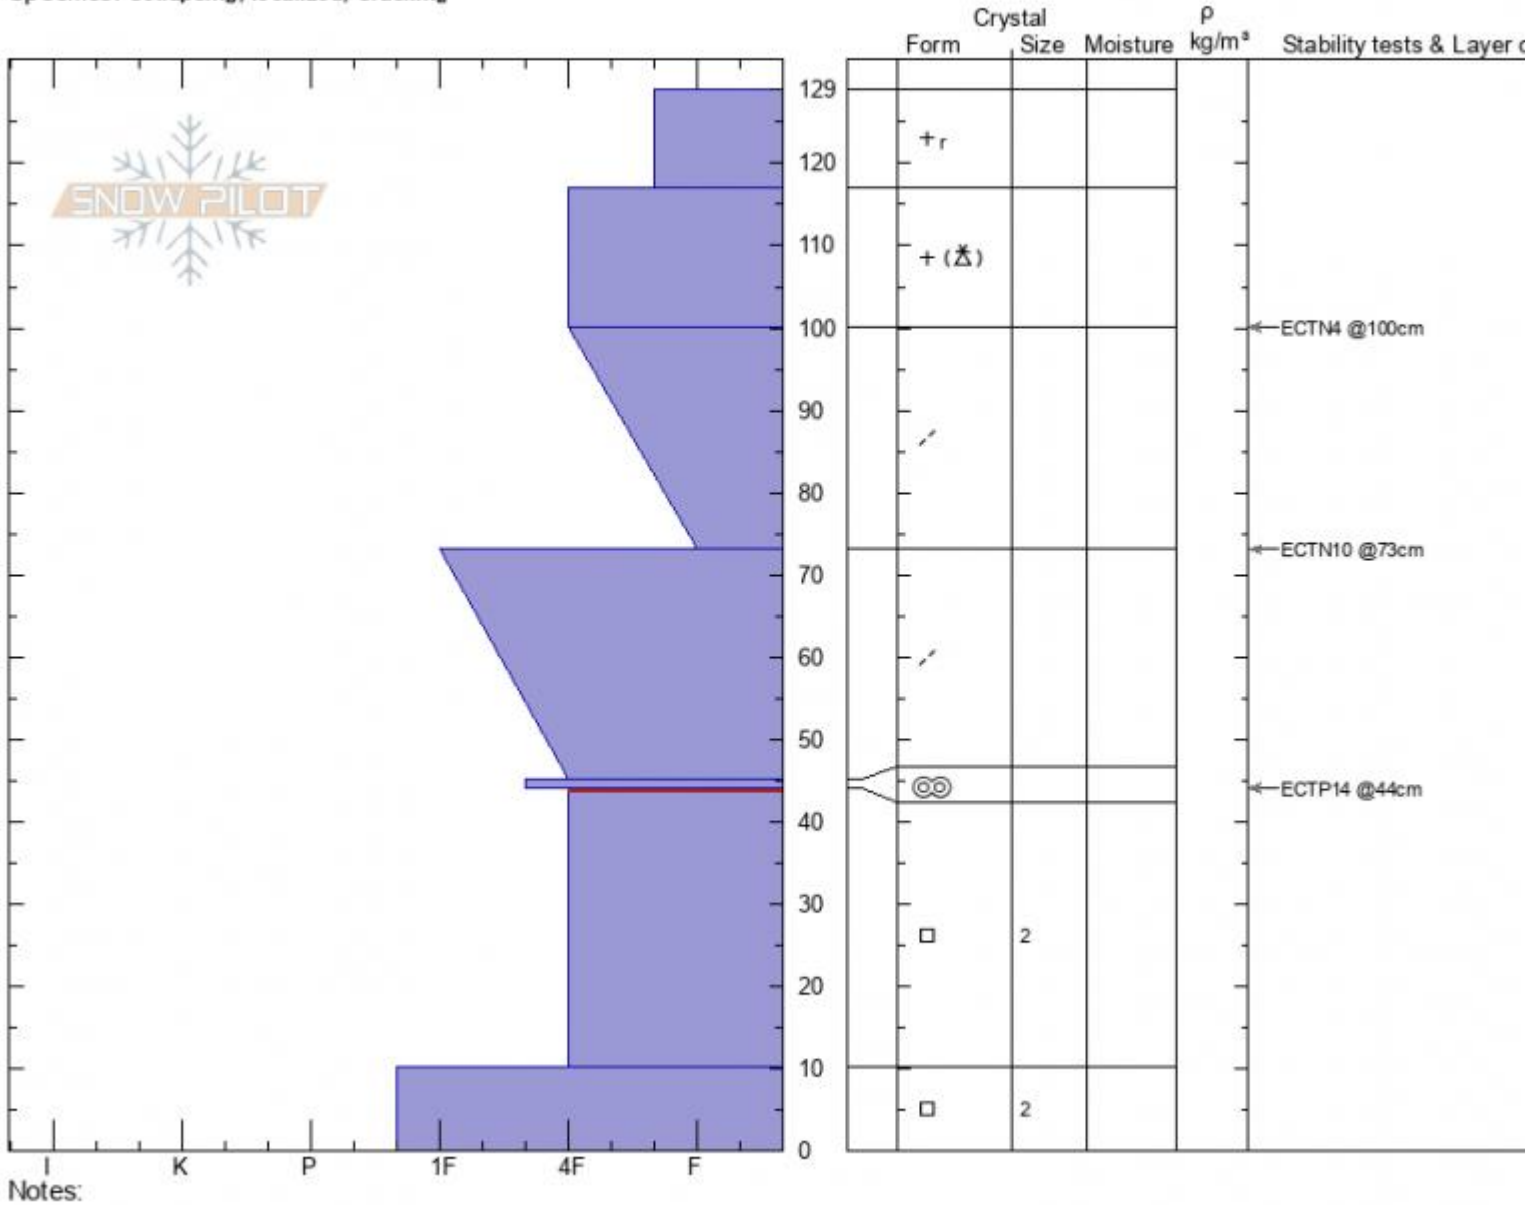

Lionhead Ridge Profile - 12 Dec 2021

Lionhead Ridge
Lionhead Range
MT

Elevation: 8706 ft
Aspect: 30°

Specifics: Collapsing, localized; Cracking

Dave Zinn

12/12/2021 - 1:00pm

Co-ord: 44.70836N, -111.30755W

Slope Angle: 25°

Wind Loading: yes

Stability: **Poor**

Air Temperature:

Sky Cover: **OVC**

Precipitation: **S-1**

Wind: **SW Strong**

HS: 129 Layer Notes:

PF: 100 44-10cm: Problematic layer

PS: 15

Advisory Region

Lionhead Range

Longitude

-111.32W

Latitude

44.71N

Avalanche Details: [Collapse/ Cracking Lionhead Ridge](#)