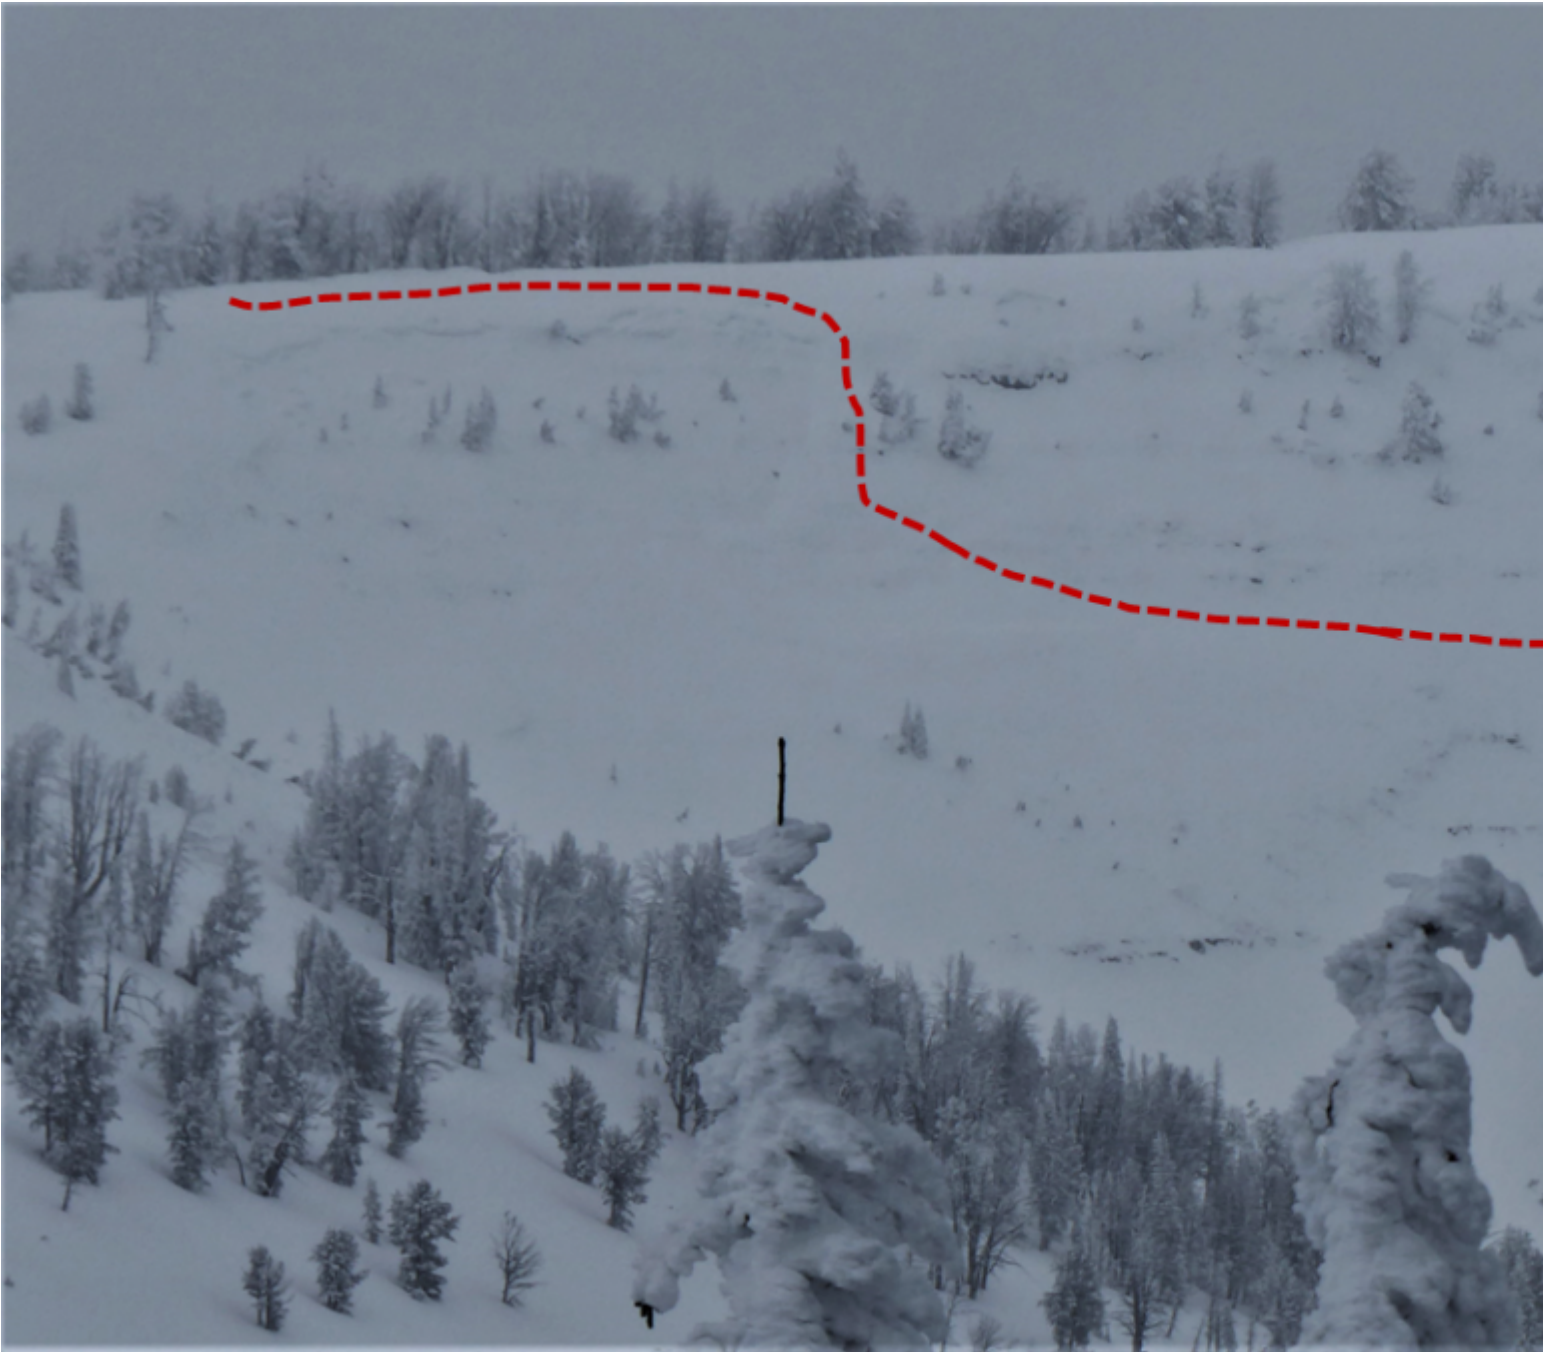

Airplane Bowl natural avalanche

Located off Lionhead Ridge outside West Yellowstone, this natural avalanche likely released after the large storm ended Wednesday, December 15. This slope is SE facing and the crown is about 9,400 feet. Faceted snow at/near the ground was the likely weak layer that avalanched. Photo: GNFAC

Advisory Region

Lionhead Range

Longitude

-111.32W

Latitude

44.71N

Avalanche Details: [Airplane Bowl natural avalanche](#)
Lionhead Range, 2021-12-20