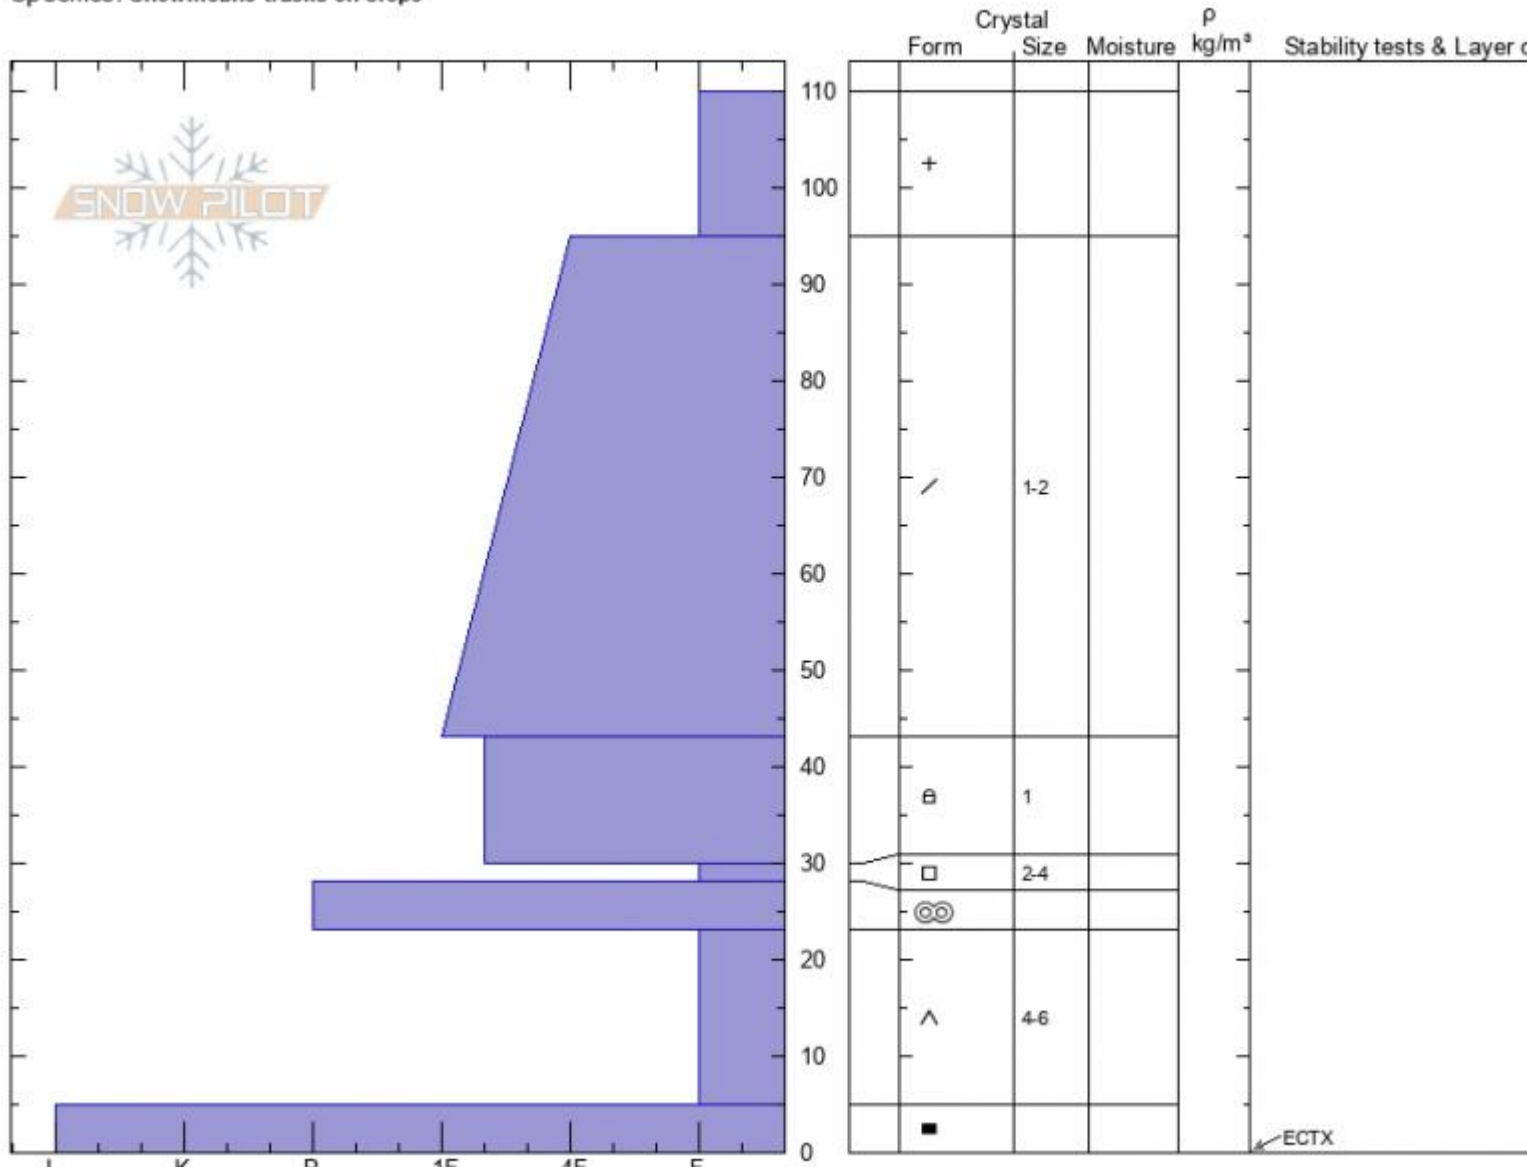

Tepee Basin Profile - 22 Dec 2021

Tepee Basin
Madison Range-S
MT
 Elevation: **9000 ft**
 Aspect: **105°**
 Specifics: **Snowmobile tracks on slope**

Ian Hoyer
12/22/2021 - 12:00pm
 Co-ord: **44.91351N, -111.17720W**
 Slope Angle: **32°**
 Wind Loading: **no**

Stability: **Good**
 Air Temperature:
 Sky Cover: **OVC**
 Precipitation: **NO**
 Wind: **Calm**

HS: **110** Layer Notes:
 PF: **30** 23-5cm: **Problematic layer**

Advisory Region
 Southern Madison
 Longitude
 -111.19W
 Latitude
 44.90N

Avalanche Details: [Many small avalanches in Tepee Basin](#)