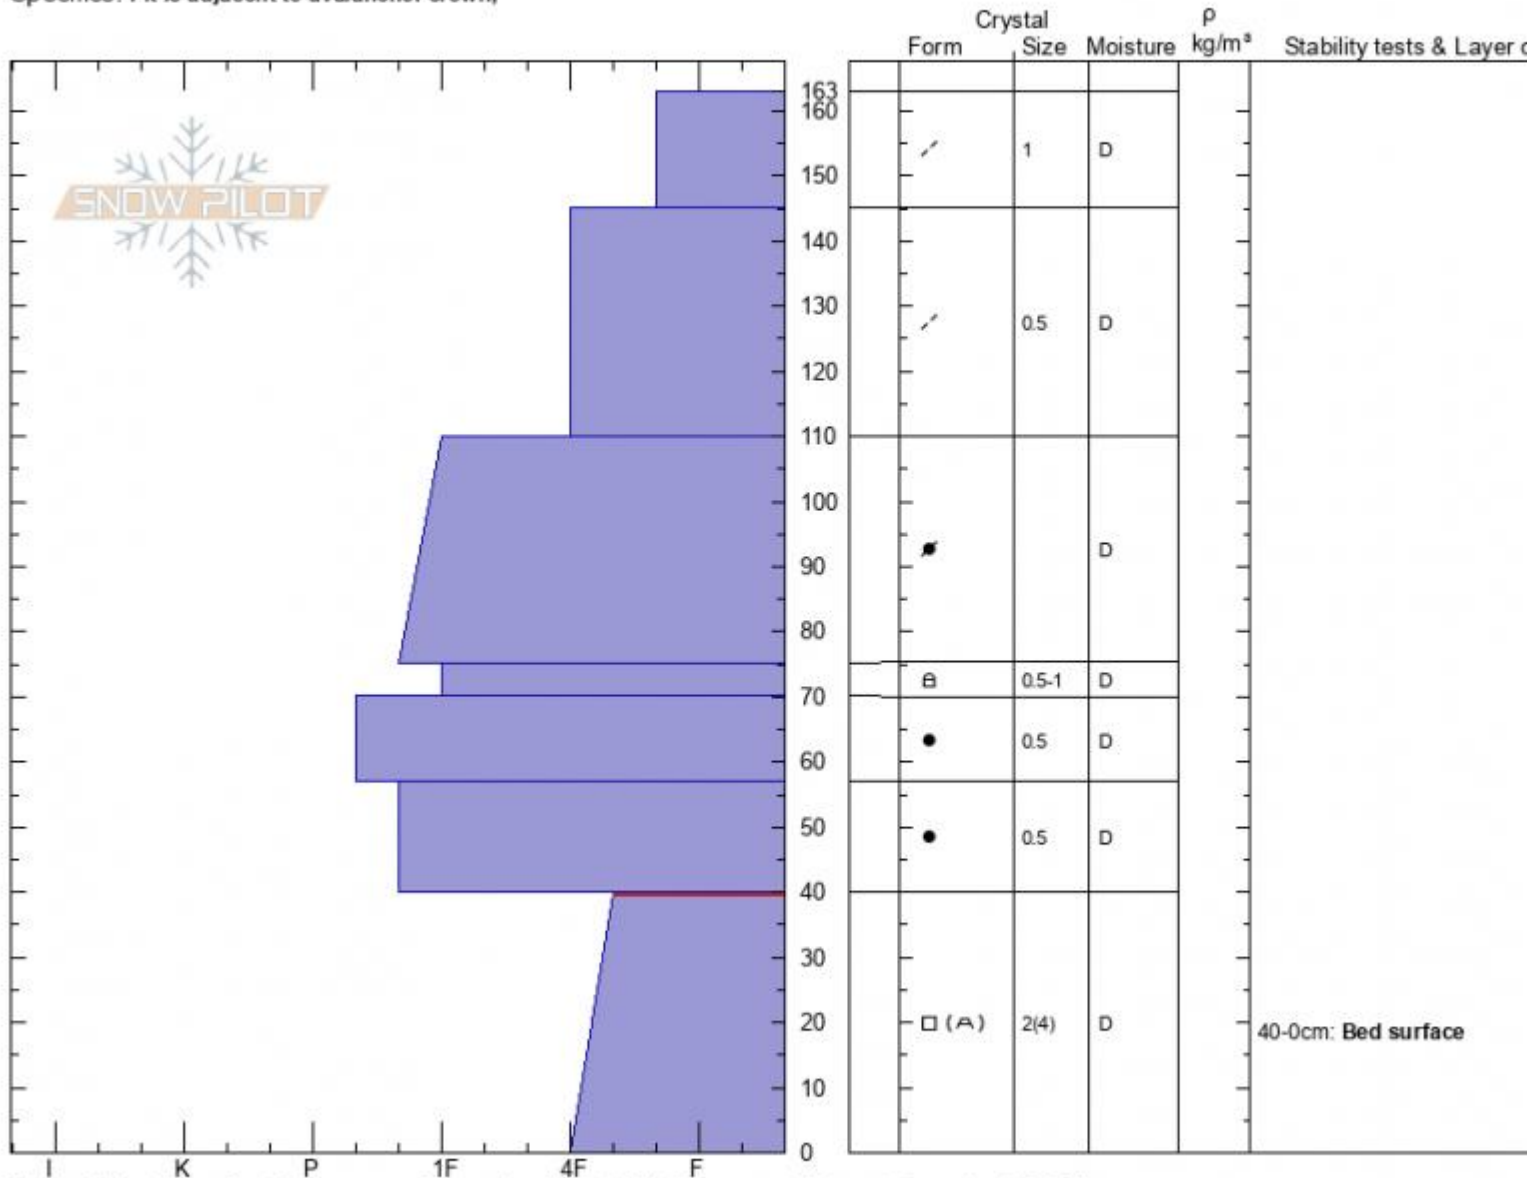

Scotch Bonnet Crown Profile

Scotch Bonnet Crown
Beartooths
MT
 Elevation: **10000 ft**
 Aspect: **130°**
 Specifics: Pit is adjacent to avalanche: crown;

Doug Chabot-Admin
12/28/2021 - 9:55am
 Co-ord: **45.07147N, -109.94407W**
 Slope Angle: **33°**
 Wind Loading: **previous**

Stability: **Poor**
 Air Temperature: **-23°C**
 Sky Cover: **OVC**
 Precipitation: **NO**
 Wind: **SW Moderate**

HS:163 Layer Notes:
 40-0cm: **Bed surface**
 40-0cm: **Problematic layer**

Notes: This pit was dug in the crown of the avalanche that killed 2 snowmobilers on December 27, 2021.

Advisory Region
 Cooke City
 Longitude
 -109.95W
 Latitude
 45.06N

Avalanche Details: [Double Avalanche Fatality, Scotch Bonnet Mountain](#)

Cooke City, 2021-12-29