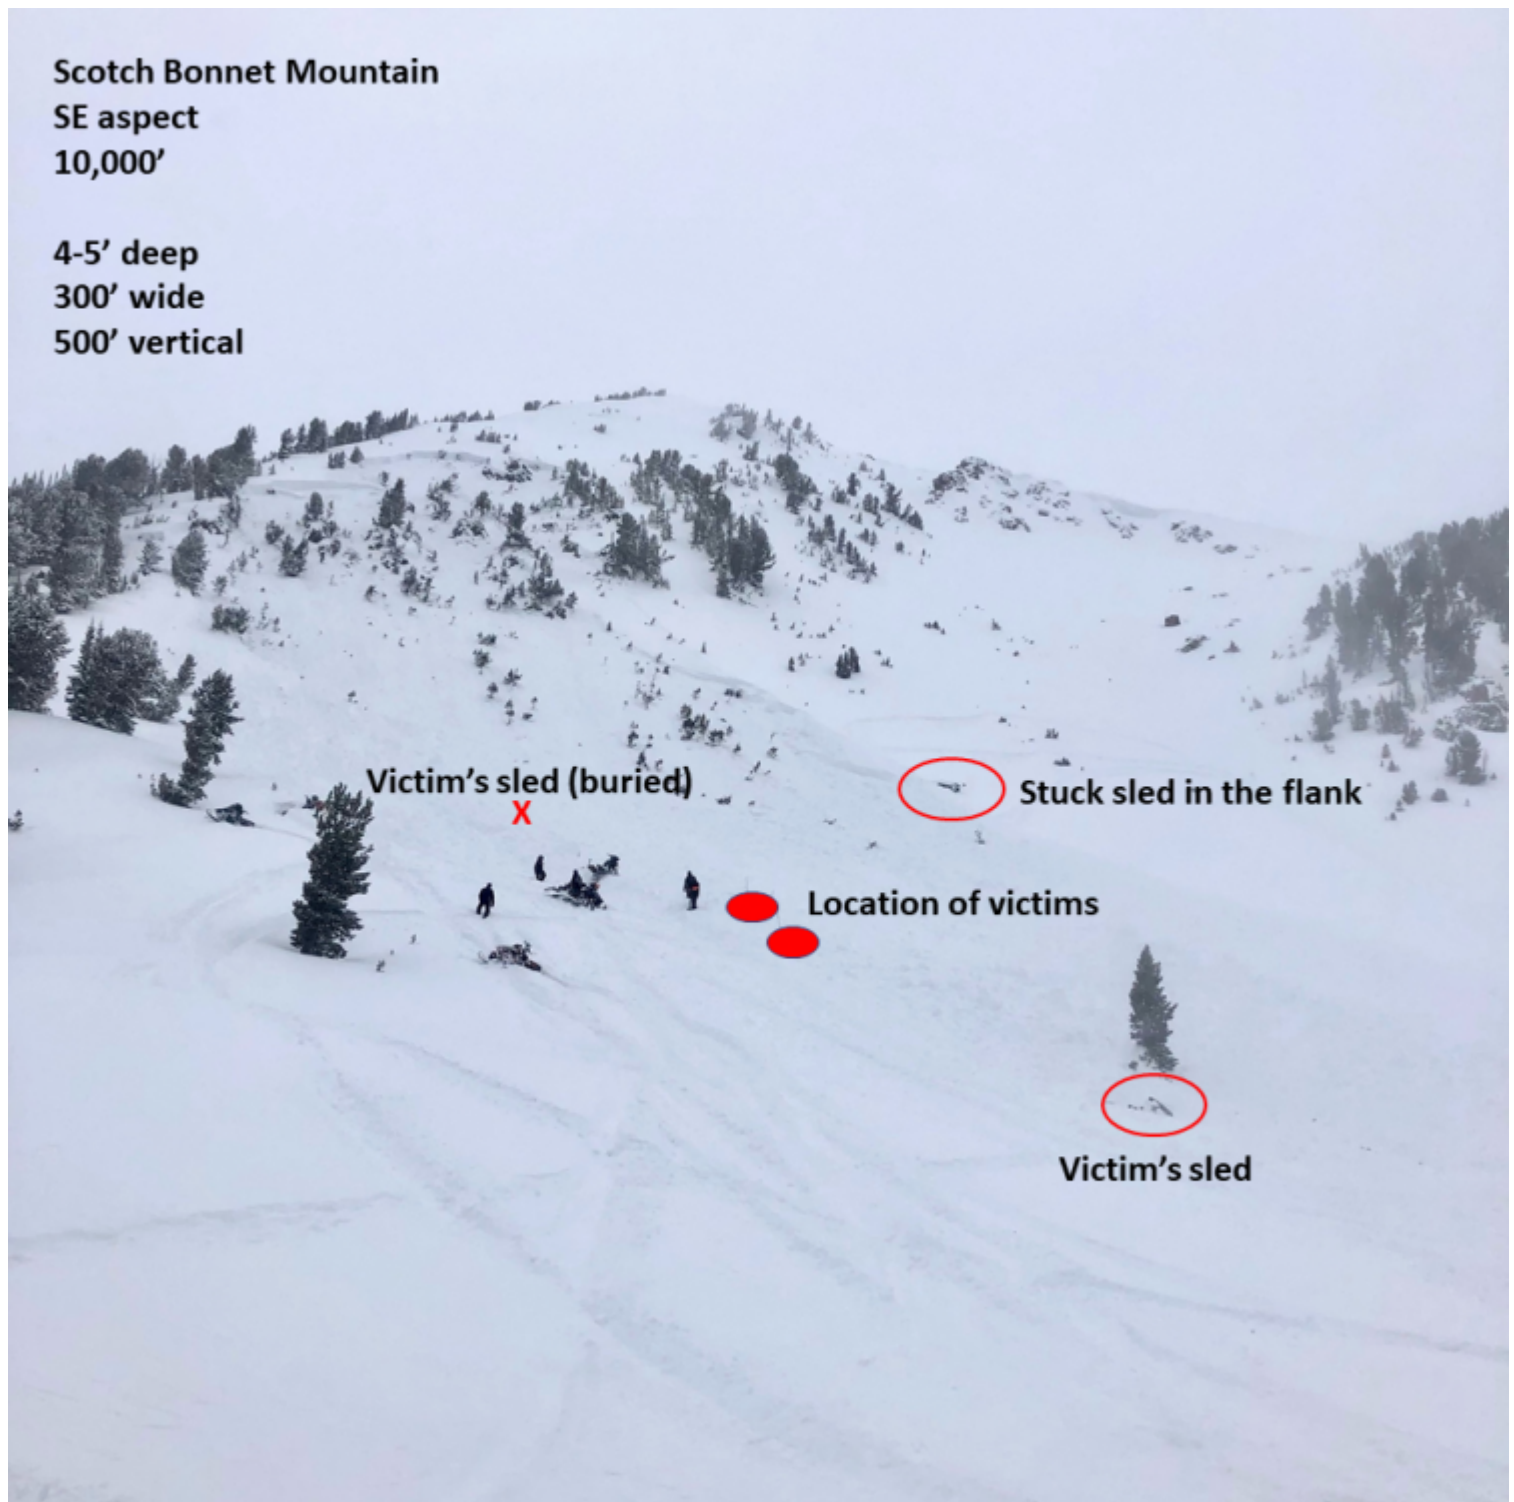

## Overview of Scotch Bonnet avalanche\_marked

This photo shows where people and their machines were buried. Photo: S. Streng

Advisory Region  
Cooke City  
Longitude  
-109.95W  
Latitude

45.06N

**Avalanche Details:** [Double Avalanche Fatality, Scotch Bonnet Mountain](#)

Cooke City, 2021-12-30