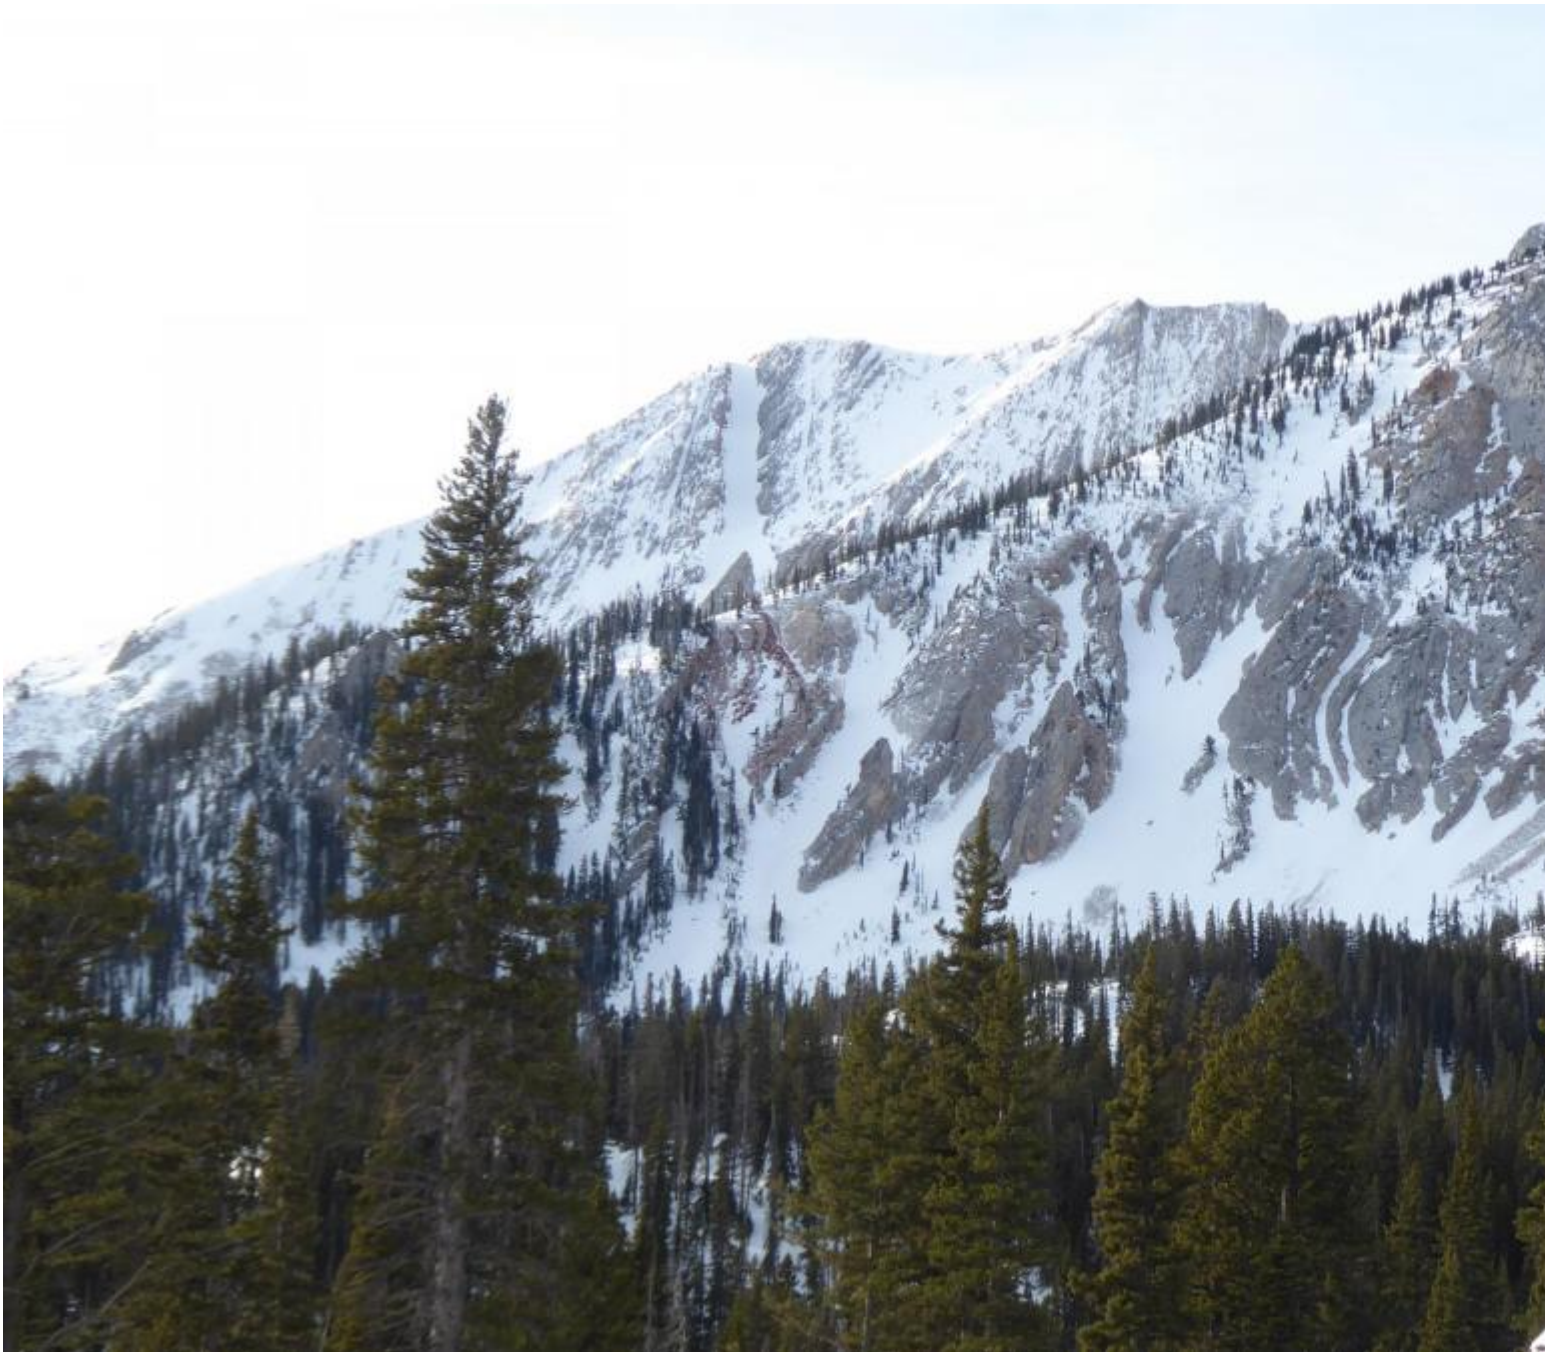

## Saceajewea Peak

A view of Sacajewea Peak from the Fairy Lake road. Evidence of winds are seen on the right shoulder of the peak. Photo: GNFAAC

Advisory Region

Bridger Range

Longitude

-110.97W

Latitude

45.90N

Bridger Range, 2022-01-16