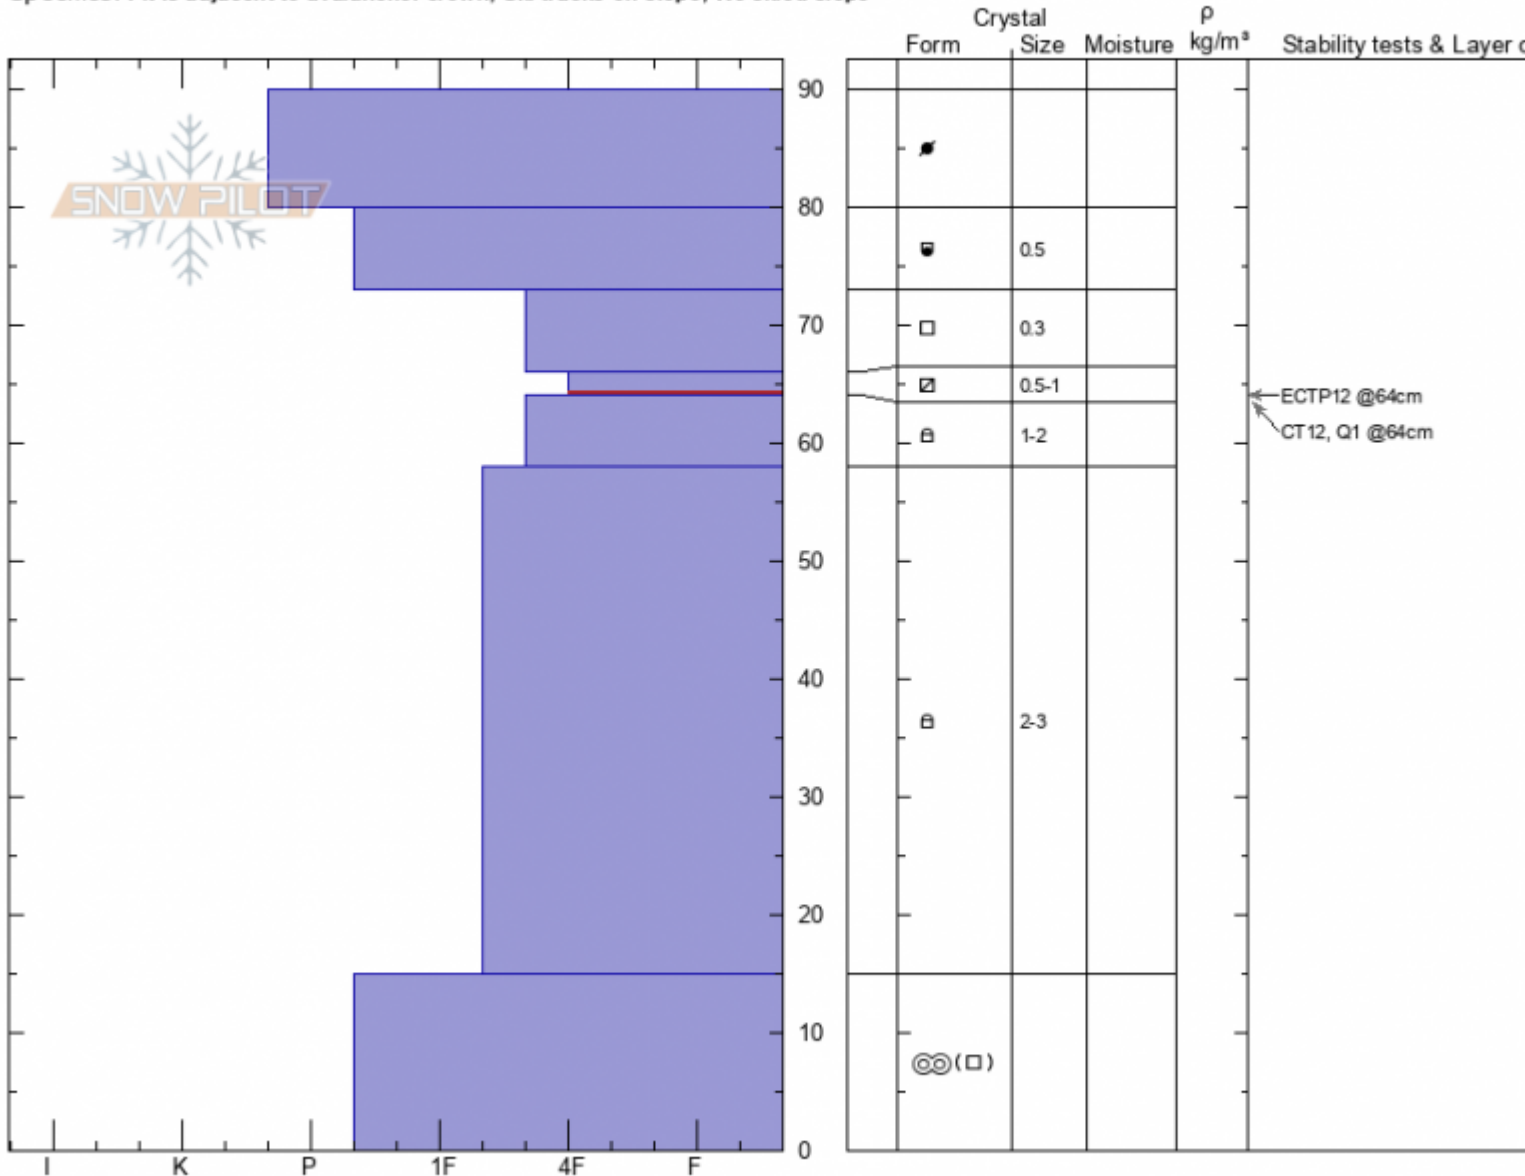

South Saddle Peak Profile - 27 Jan 2022

South Saddle Peak
Bridger Range
MT

Elevation: 8977 ft
Aspect: 90°

Specifics: Pit is adjacent to avalanche: crown; Ski tracks on slope; We skied slope

Doug Chabot-Admin
01/27/2022 - 10:25am
Co-ord: 45.79146N, -110.93661W
Slope Angle: 38°
Wind Loading: previous

Stability: **Good**
Air Temperature: -5°C
Sky Cover: **SCT**
Precipitation: **NO**
Wind: **W Light Breeze**

HS:90
Layer Notes:
66-64cm: Problematic layer

Notes: This was dug in the crown of an avalanche that released naturally a couple days ago. We estimated it to be 1,000 feet wide. Bed surface wa

Advisory Region

Bridger Range

Longitude

-110.94W

Latitude

45.79N

Avalanche Details: [Natural on Saddle Peak](#)

Bridger Range, 2022-01-27