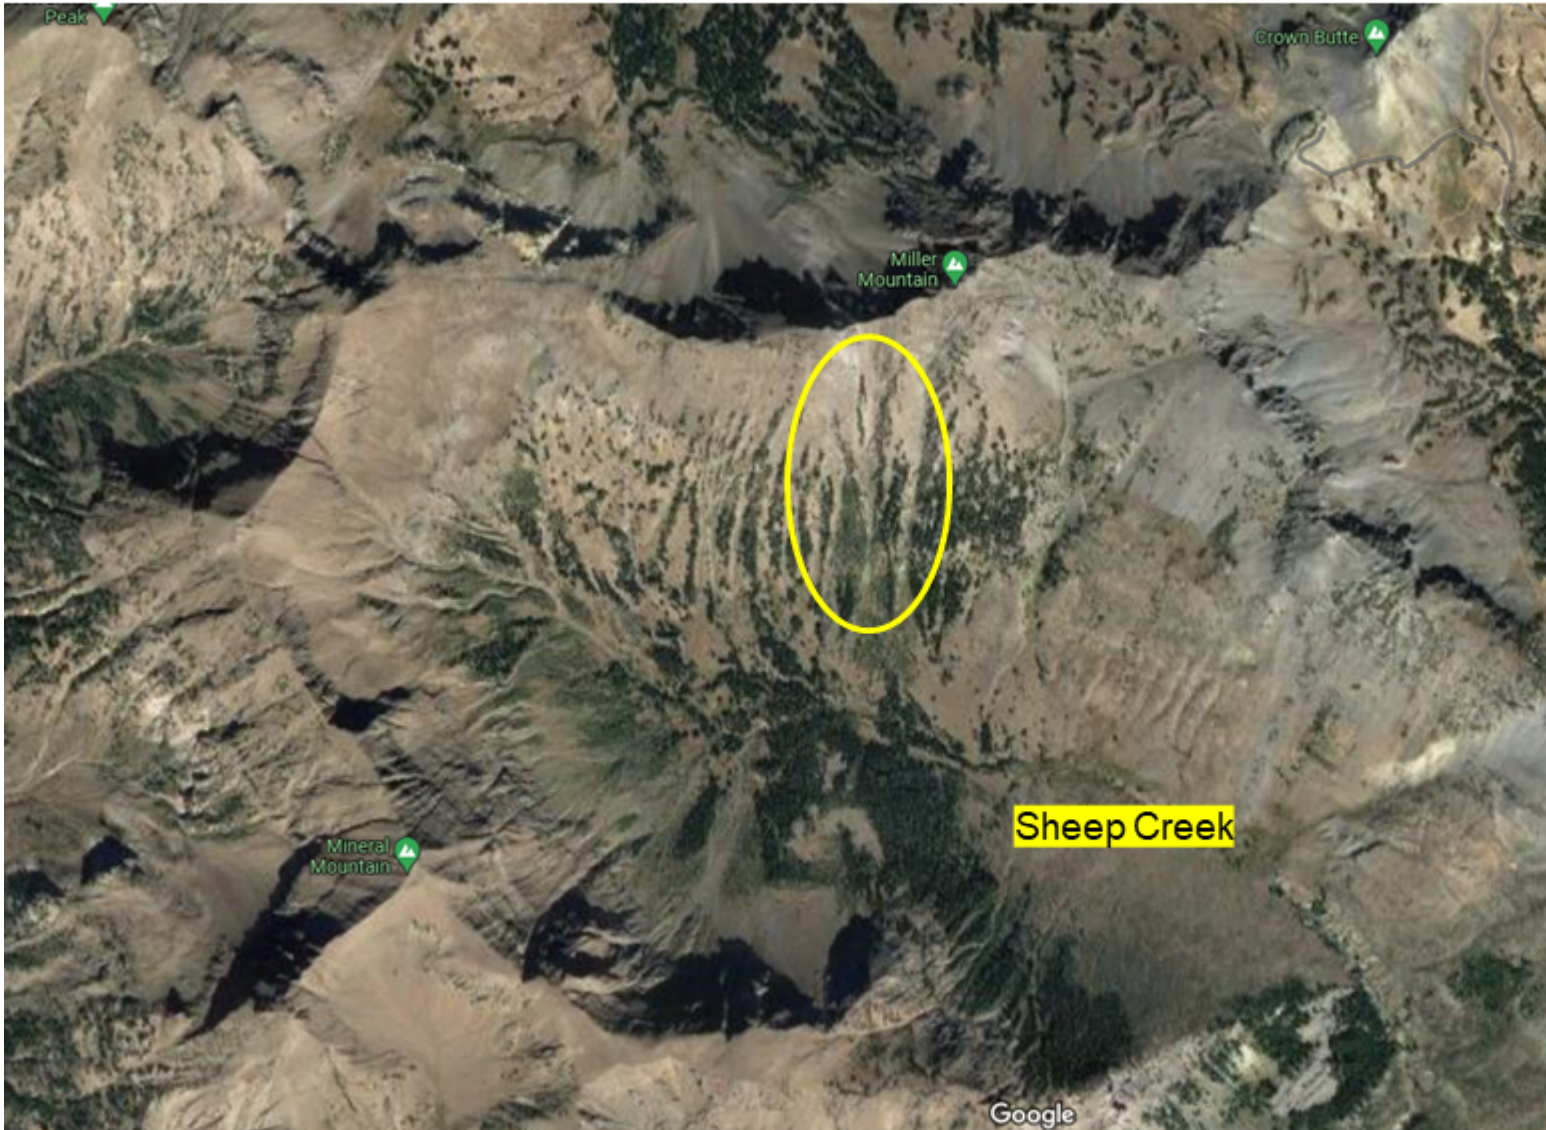

Sheep Creek avalanche, GE far

This Google Earth image shows the location of the avalanche that killed a snow biker. He was in Sheep Creek on the south face of Miller Mountain north of Cooke City.

Advisory Region

Cooke City

Longitude

-109.98W

Latitude

45.03N

Avalanche Details: [Avalanche Fatality on Miller Mountain \(snow bike\)](#)

Cooke City, 2022-02-22