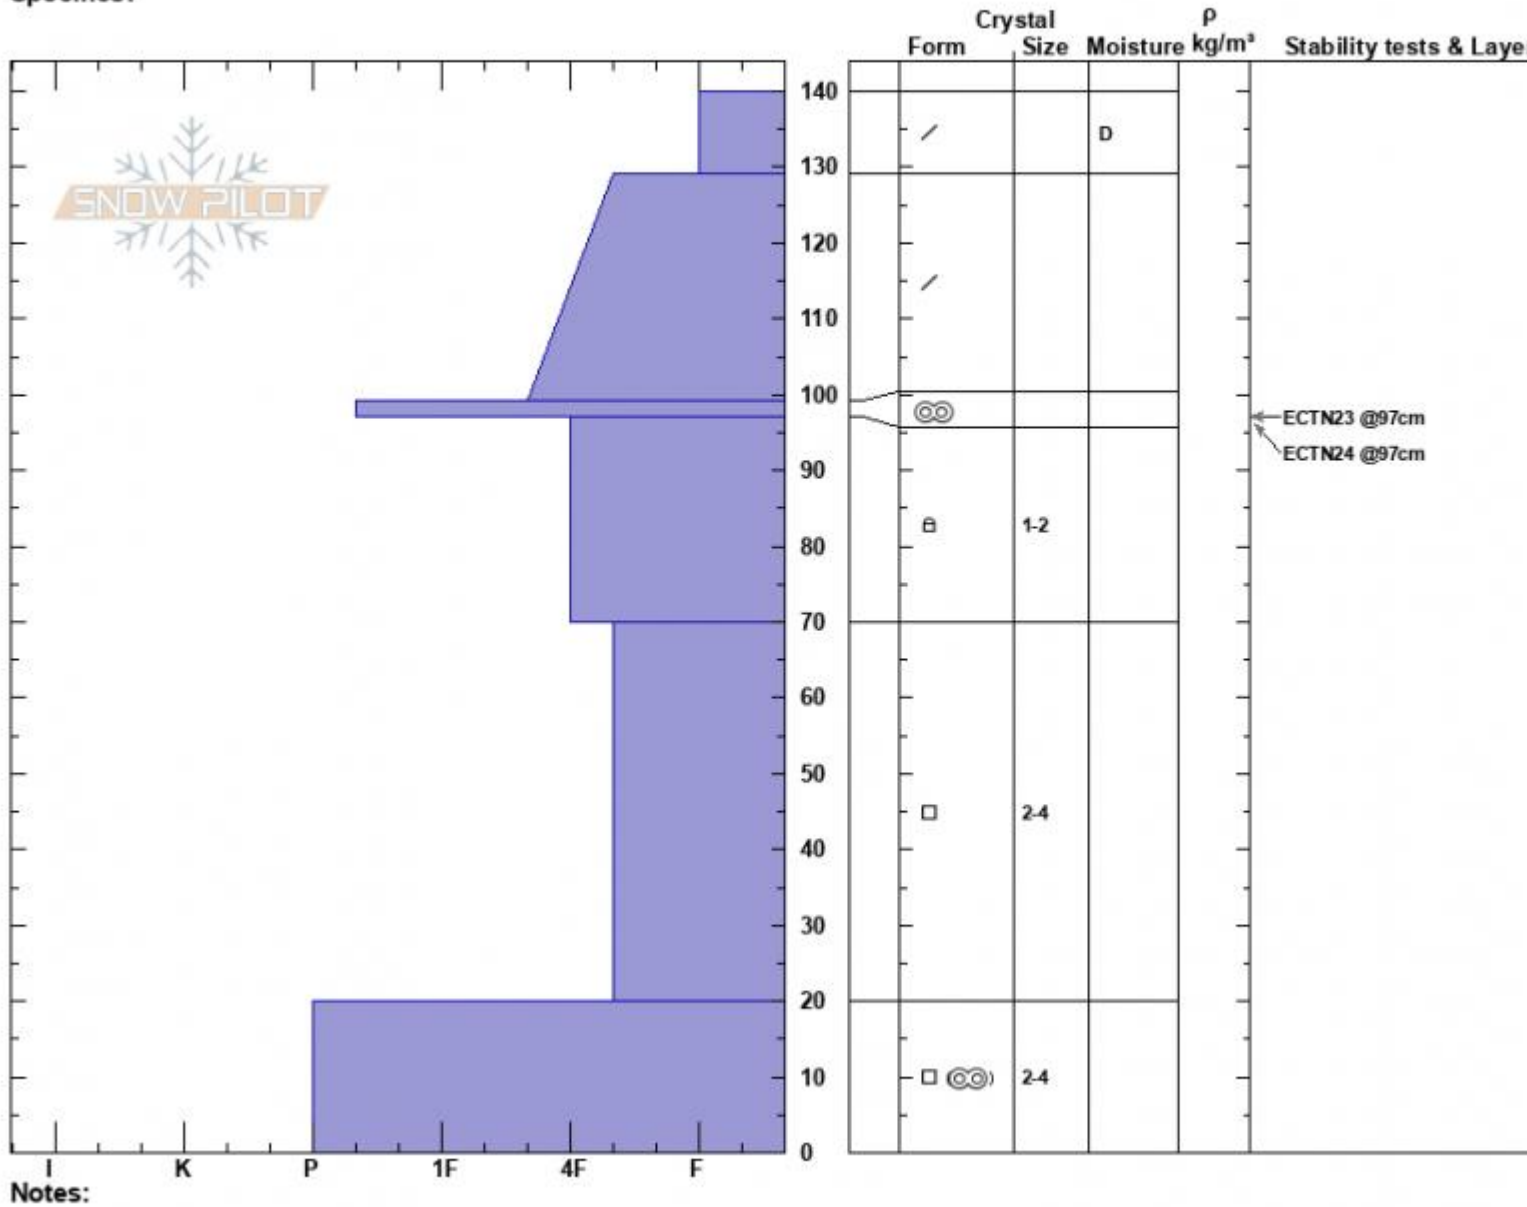

Wheeler NE Profile - 23 Mar 2022

Wheeler NE
Gallatin Range-N
MT
Elevation: 8100 ft
Aspect: 50°
Specifics:

Ian Hoyer
03/23/2022 - 12:00pm
Co-ord: 45.50345N, -111.07616W
Slope Angle: 32°
Wind Loading: no

Stability: Fair
Air Temperature:
Sky Cover: FEW
Precipitation: NO
Wind: S Light Breeze

HS:140 Layer Notes:
PF:20 97-70cm:Problematic layer
PS:100

Notes:
Advisory Region
Northern Gallatin
Longitude
-111.08W
Latitude
45.51N
Northern Gallatin, 2022-03-25