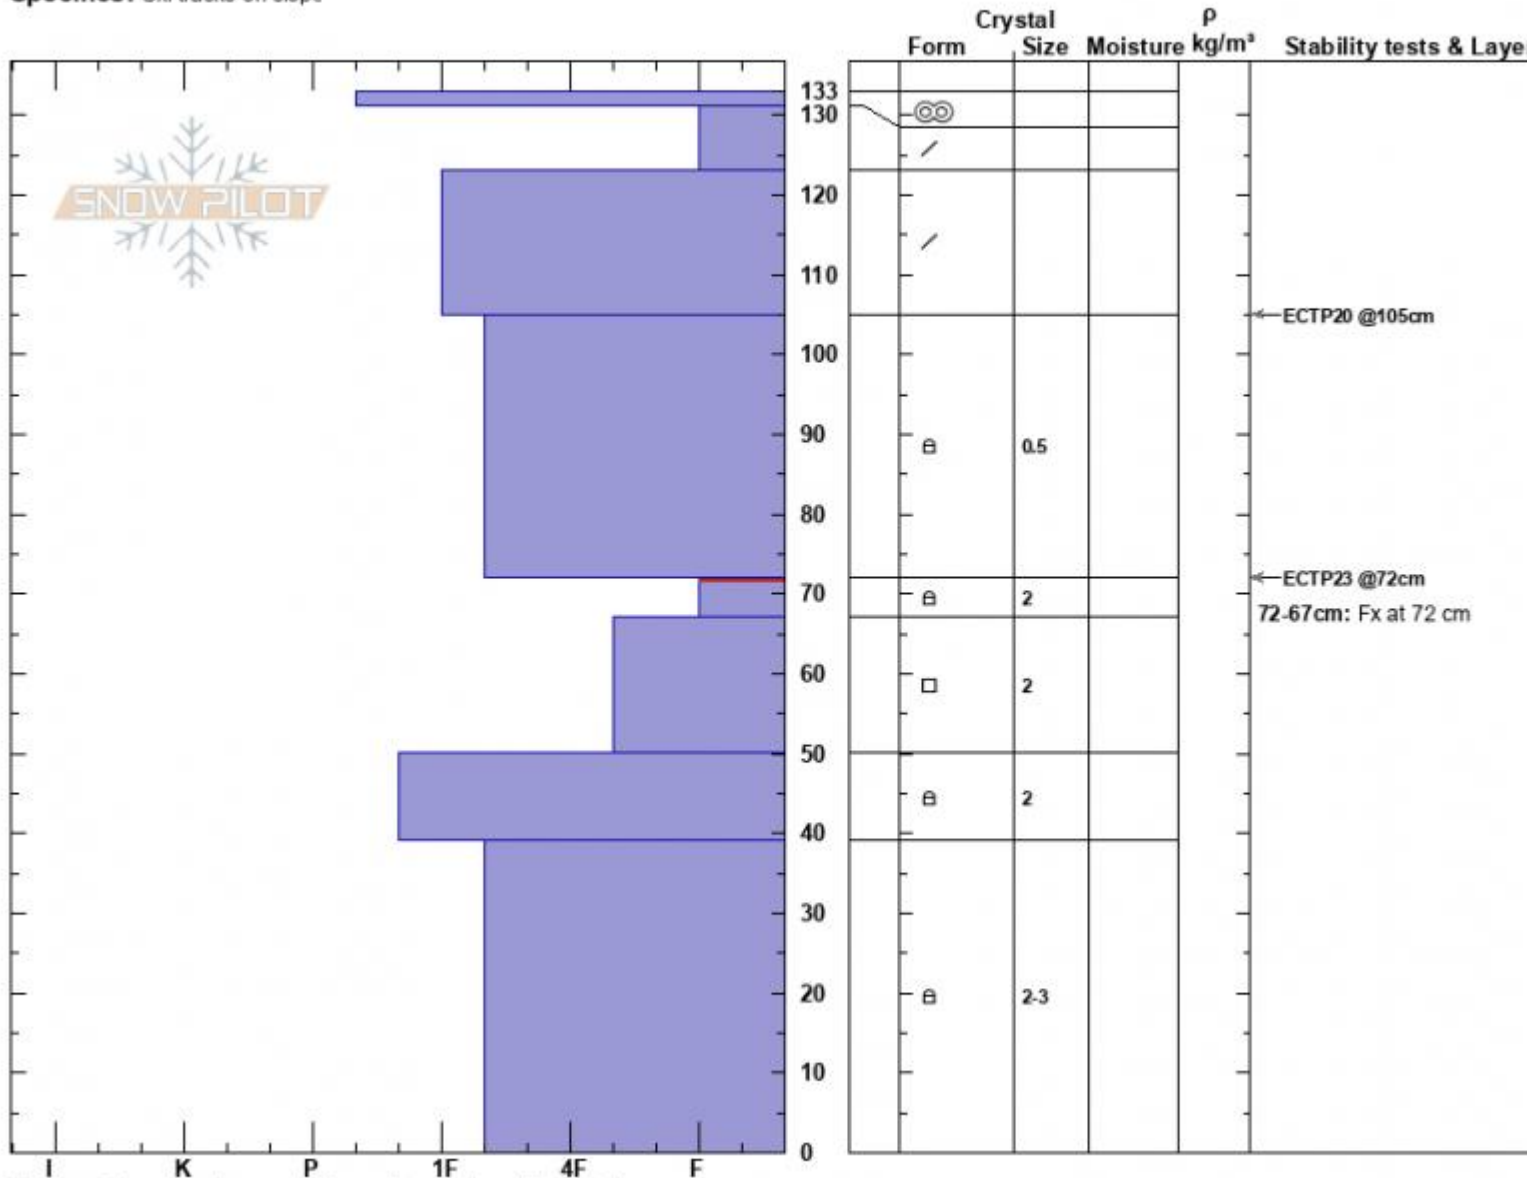

Woody Ridge Avalanche Crown Profile- 25 Mar 2022

Woody Ridge Avalanche
 Cooke City
 MT
Elevation: 9671 ft
Aspect: 290°
Specifics: Ski tracks on slope

Hannah Marshall
 03/25/2022 - 12:00pm
Co-ord: 44.98951N, -109.92383W
Slope Angle: 38°
Wind Loading:

Stability:
Air Temperature:
Sky Cover: BKN
Precipitation: NO
Wind:

HS: 133
Layer Notes:
 72-67cm: Fx at 72 cm
 72-67cm: Problematic layer

Notes: This avalanche caught three skiers and partially buried one.

Advisory Region
 Cooke City
 Longitude
 -109.92W
 Latitude
 44.97N

Avalanche Details: [3 skiers caught, 2 injured on Woody Ridge near Cooke](#)

Cooke City, 2022-03-25