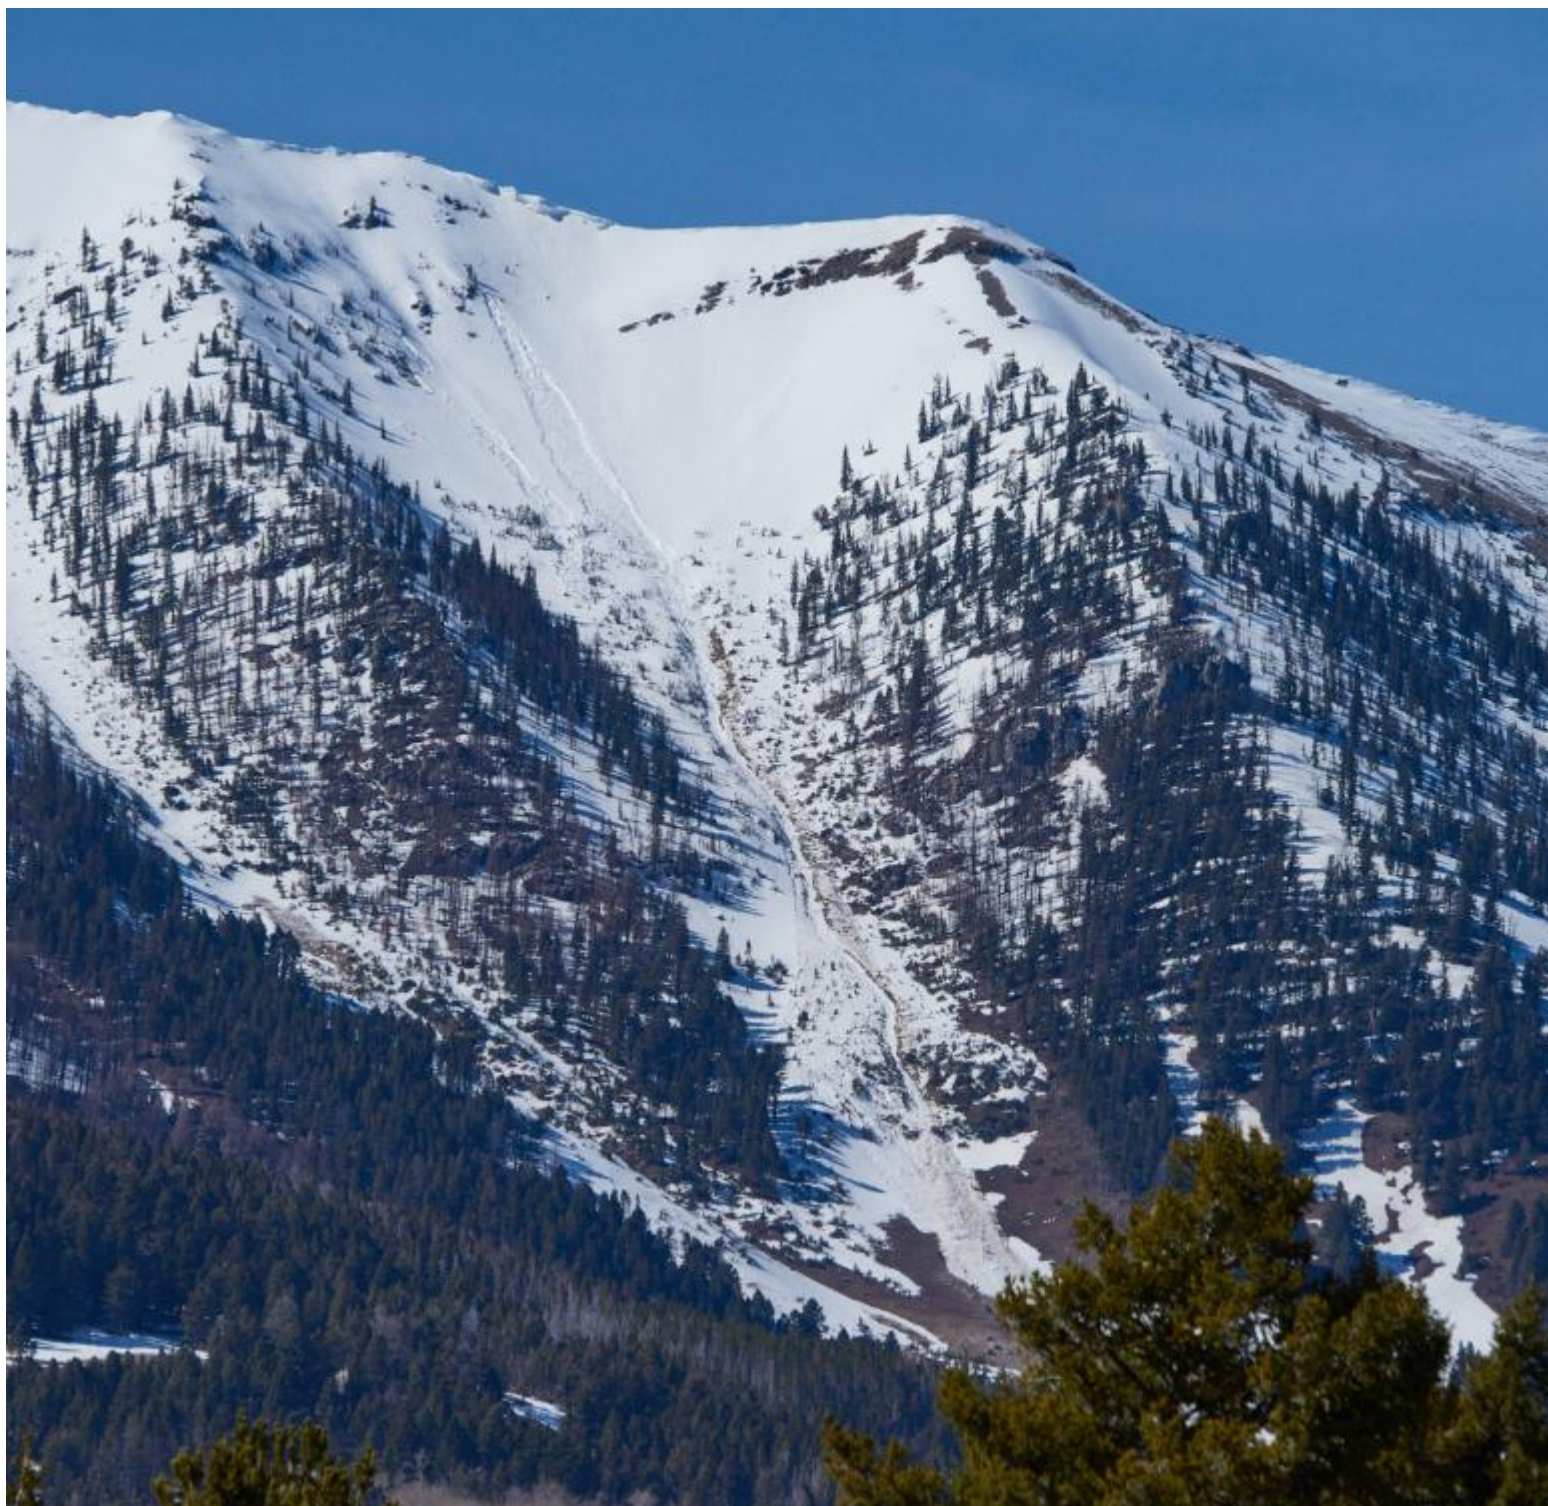

## Wet Loose Avalanche on Baldy Mountain\_1

This natural wet, loose avalanche on the east face of Baldy Mtn in the Bridger Range likely released on March 27. Photo: B. Finch

Advisory Region  
Bridger Range  
Longitude  
-110.94W

Latitude

45.77N

**Avalanche Details:** [Wet Loose Avalanche on Baldy Mtn](#)

Bridger Range, 2022-03-30