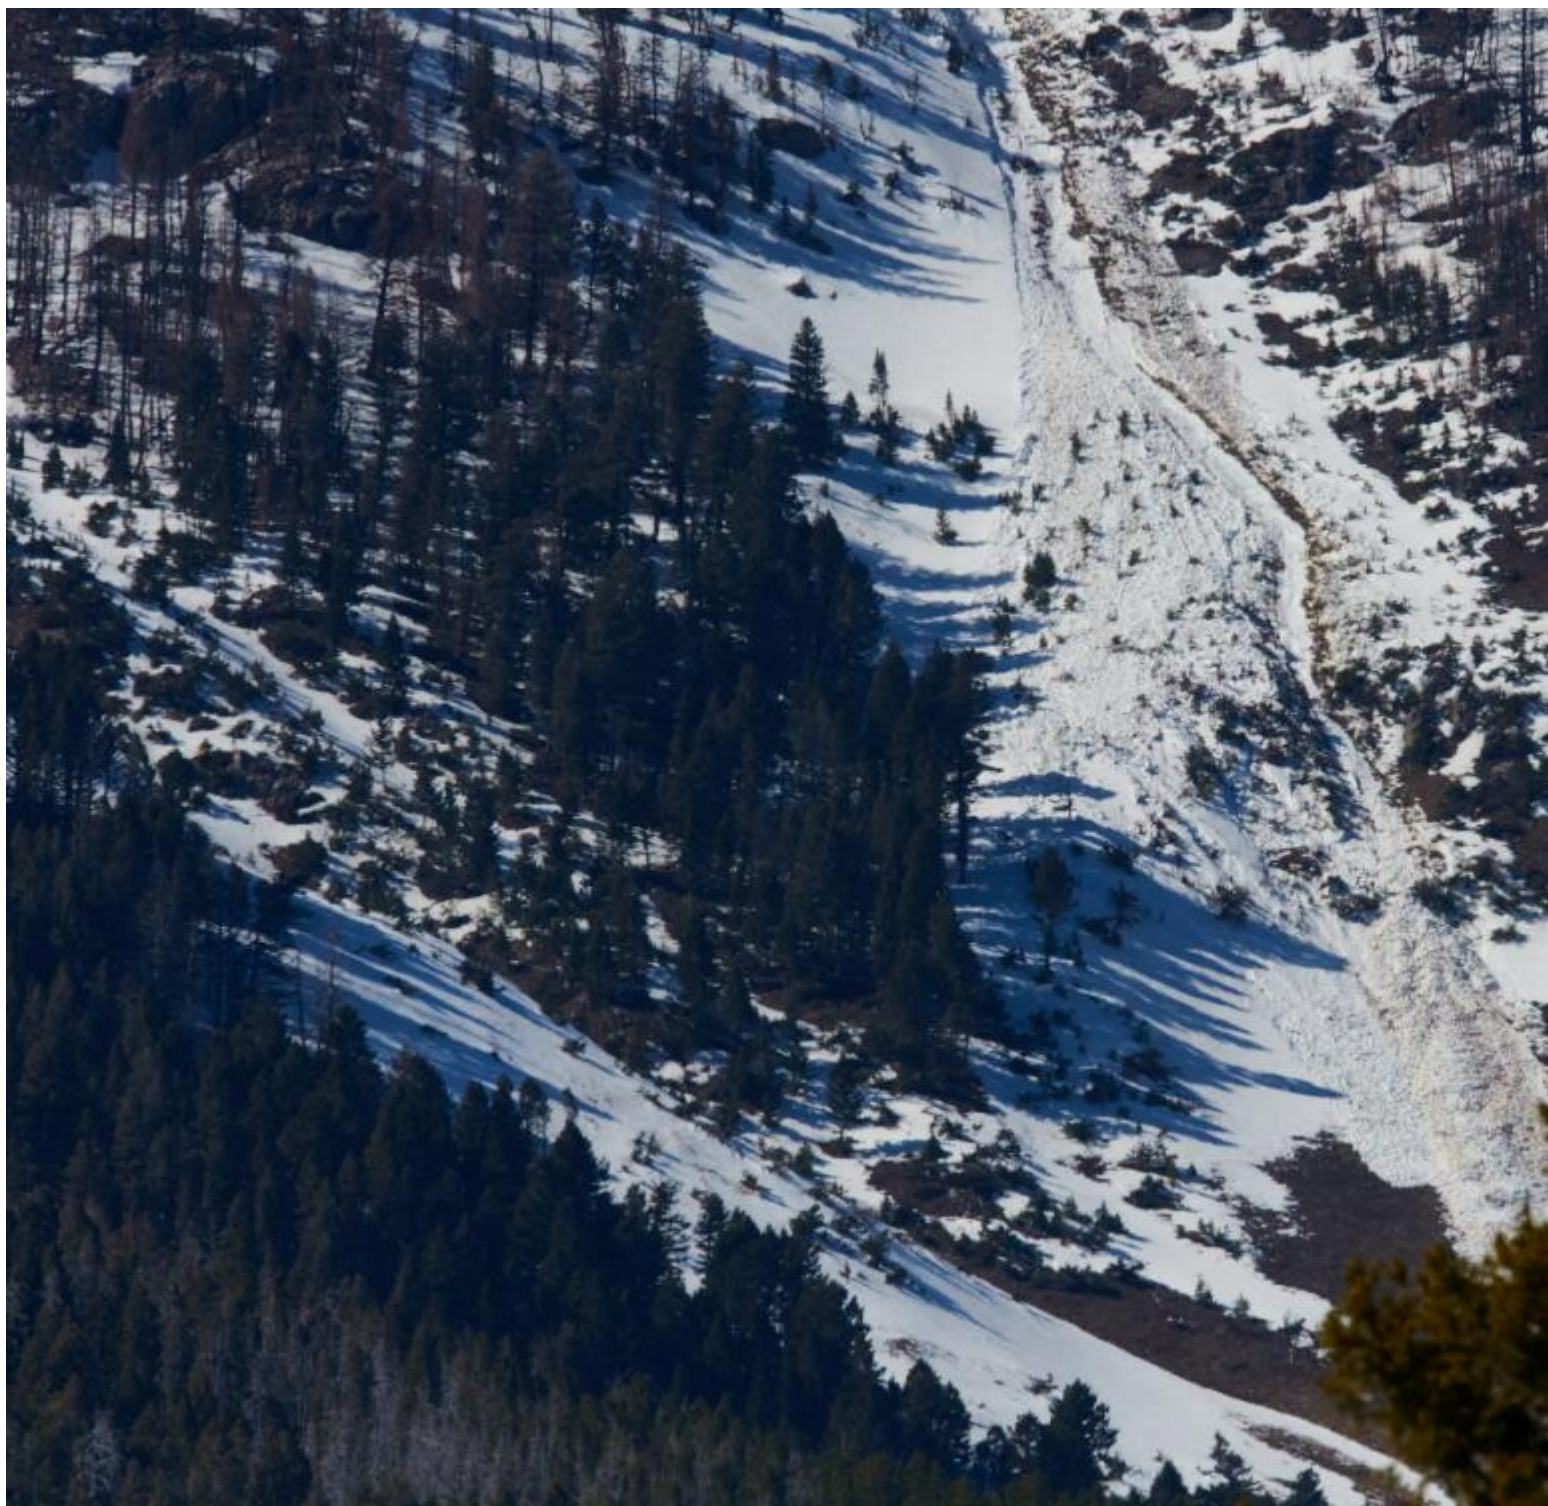

Wet Loose Avalanche on Baldy Mountain_3

This natural wet, loose avalanche on the east face of Baldy Mtn in the Bridger Range likely released on March 27. Photo: B. Finch

Advisory Region
Bridger Range
Longitude
-110.94W

Latitude

45.77N

Avalanche Details: [Wet Loose Avalanche on Baldy Mtn](#)

Bridger Range, 2022-03-30