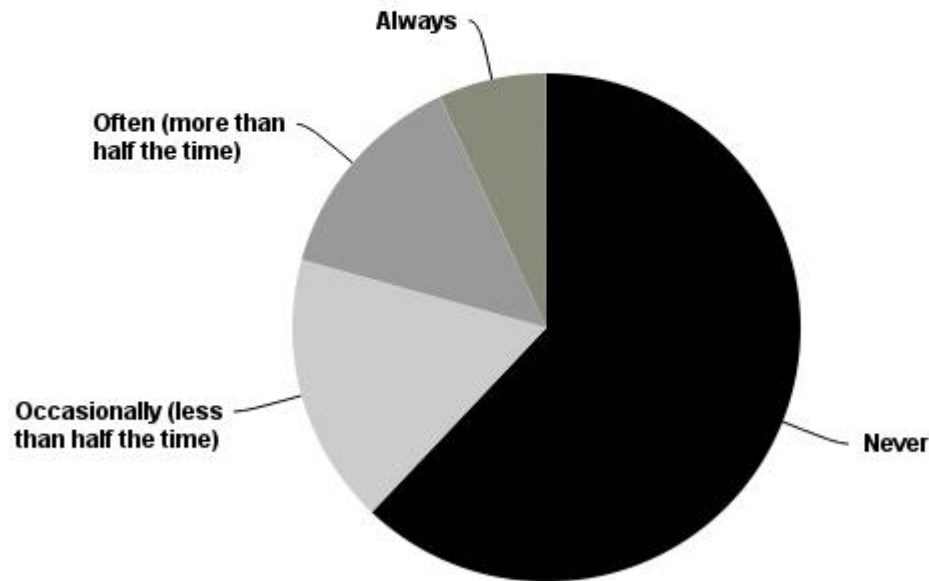

Q4 In past winters, how often did you dig a snowpit when you ski/ride in the backcountry (or sidecountry)?

Answered: 58 Skipped: 0

Students who were registered for the class but had not yet taken it reported how often they dig snowpits: Never (62%), Occasionally (17%), Often (14%), and Always (7%).